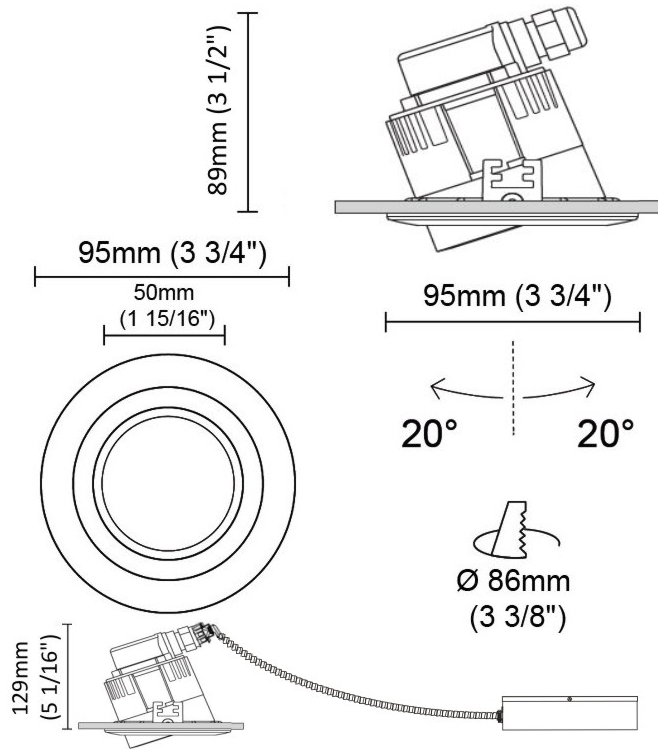

ELECTRICAL

Lamp Type: LED
Total Output Wattage (W): 12
Dimming: Tri-Mode (Non-Dimming and Phase Dimming (120Vac only) and 0-10V Dimming)
Driver Included: No
Driver Location: Recessed Housing
Driver Type: Constant Current - Universal
Driver Class: Class 2
Housing: See Components
Input Voltage (V): 120 - 277
Constant Current (MA): 350

LED

Number of LEDs: 1
Color Temperature (°K): 2700 / 3000
Max. Delivered Lumen (lm): 1447
Nominal Lumen (lm): 1650
CRI: >80 CRI
Efficiency (%): 87.7
Lamp Life (hrs): 50000
Upon Request: 3500K upon request

OPTICAL

Reflector: Mirror-metallized thermoplastic material
Optic: 26
Beam Angle: Symmetric
Adjustability: Tilt ±20°
Upon Request: Optics 45° (mirror-metallized) / 65° (white)

RATINGS AND CERTIFICATIONS

Certified By: Certified for North American Standards
IP rating: IP66

UL Rating: IK08 © 2026, T 1800-388-3382, F 416-247-9319, www.zaneen.com

Custom specifications by adding 'INT' at the end of the existing Model #. For assistance on 'custom' specifications, contact zteam@zaneen.com. In a constant effort to supply the best product, we reserve the right to change specifications or materials without notice. The most recent specification sheets are found at zaneen.com